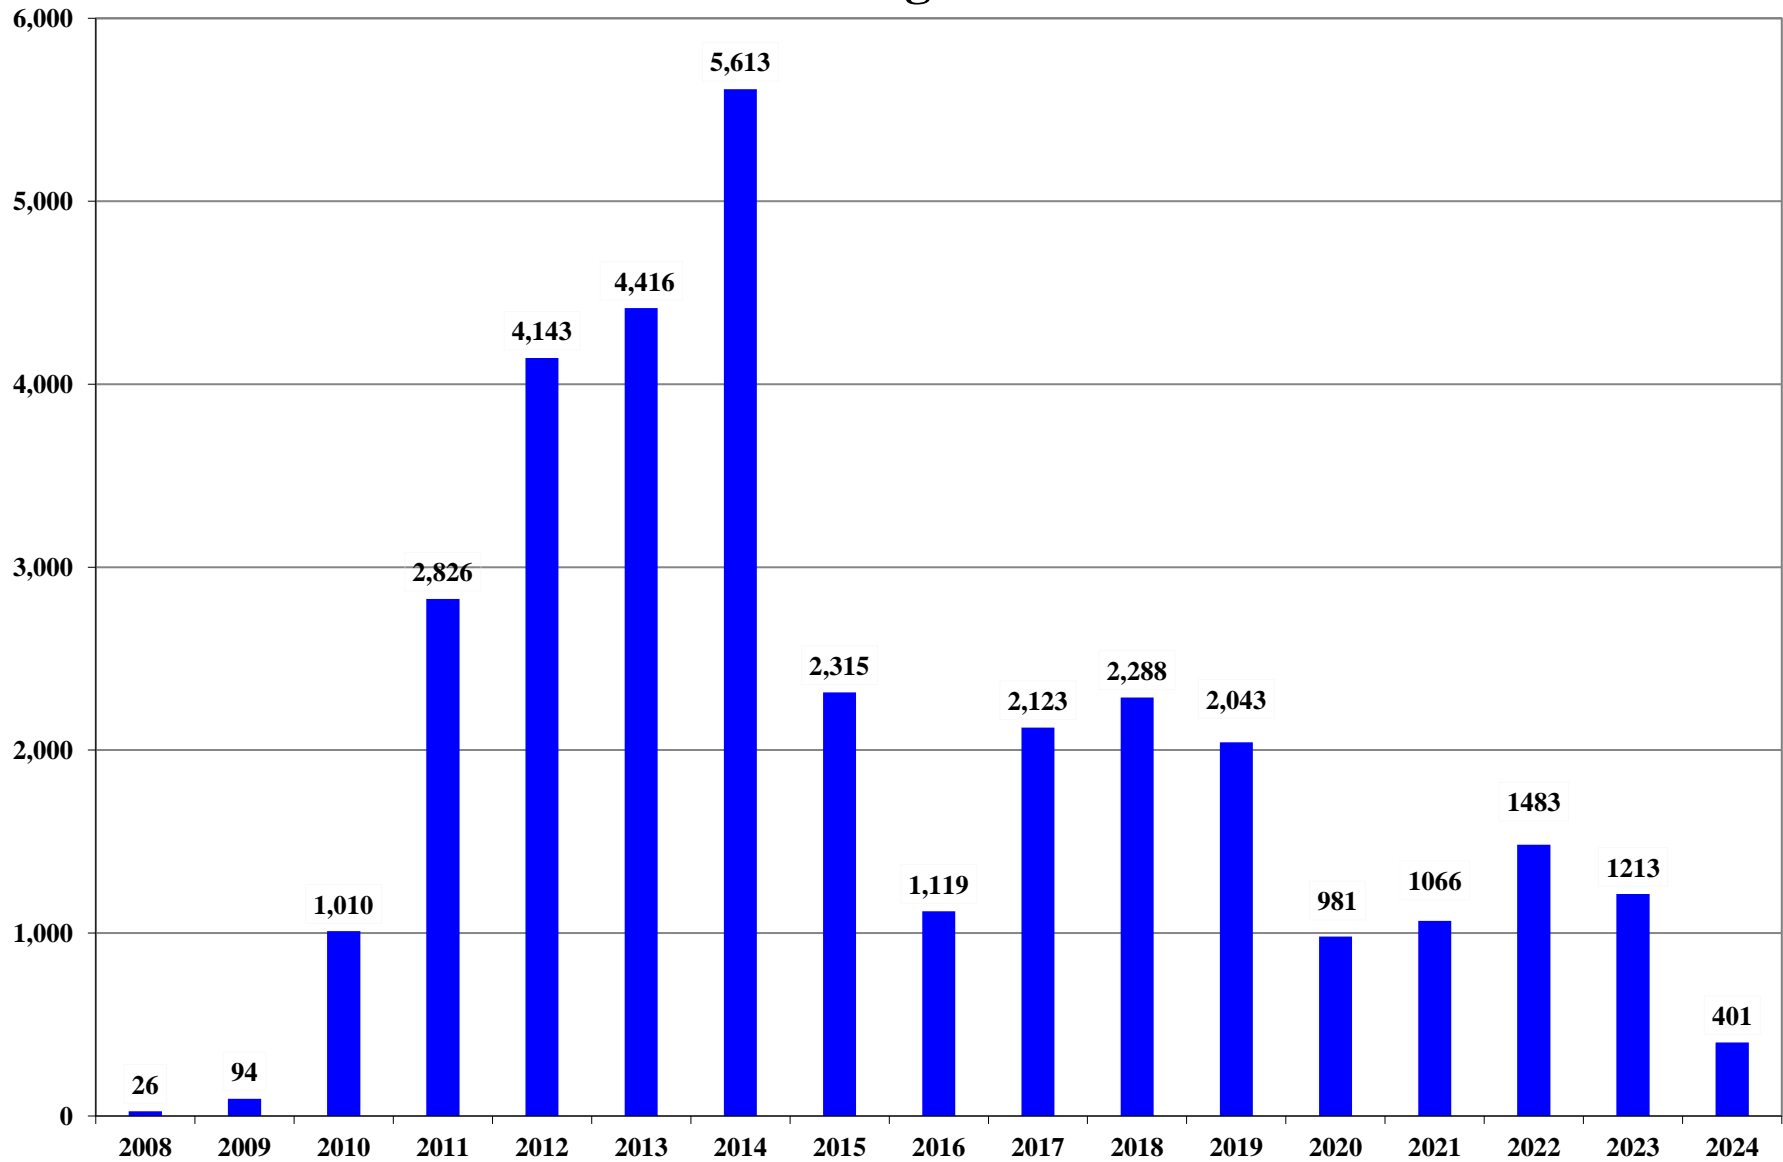

Texas Eagle Ford Shale Drilling Permits Issued 2008 through March 2024

04/29/2024

Source: Texas Railroad Commission DrillingPermitQuery(Includes New Drill & ReEnter Permits)