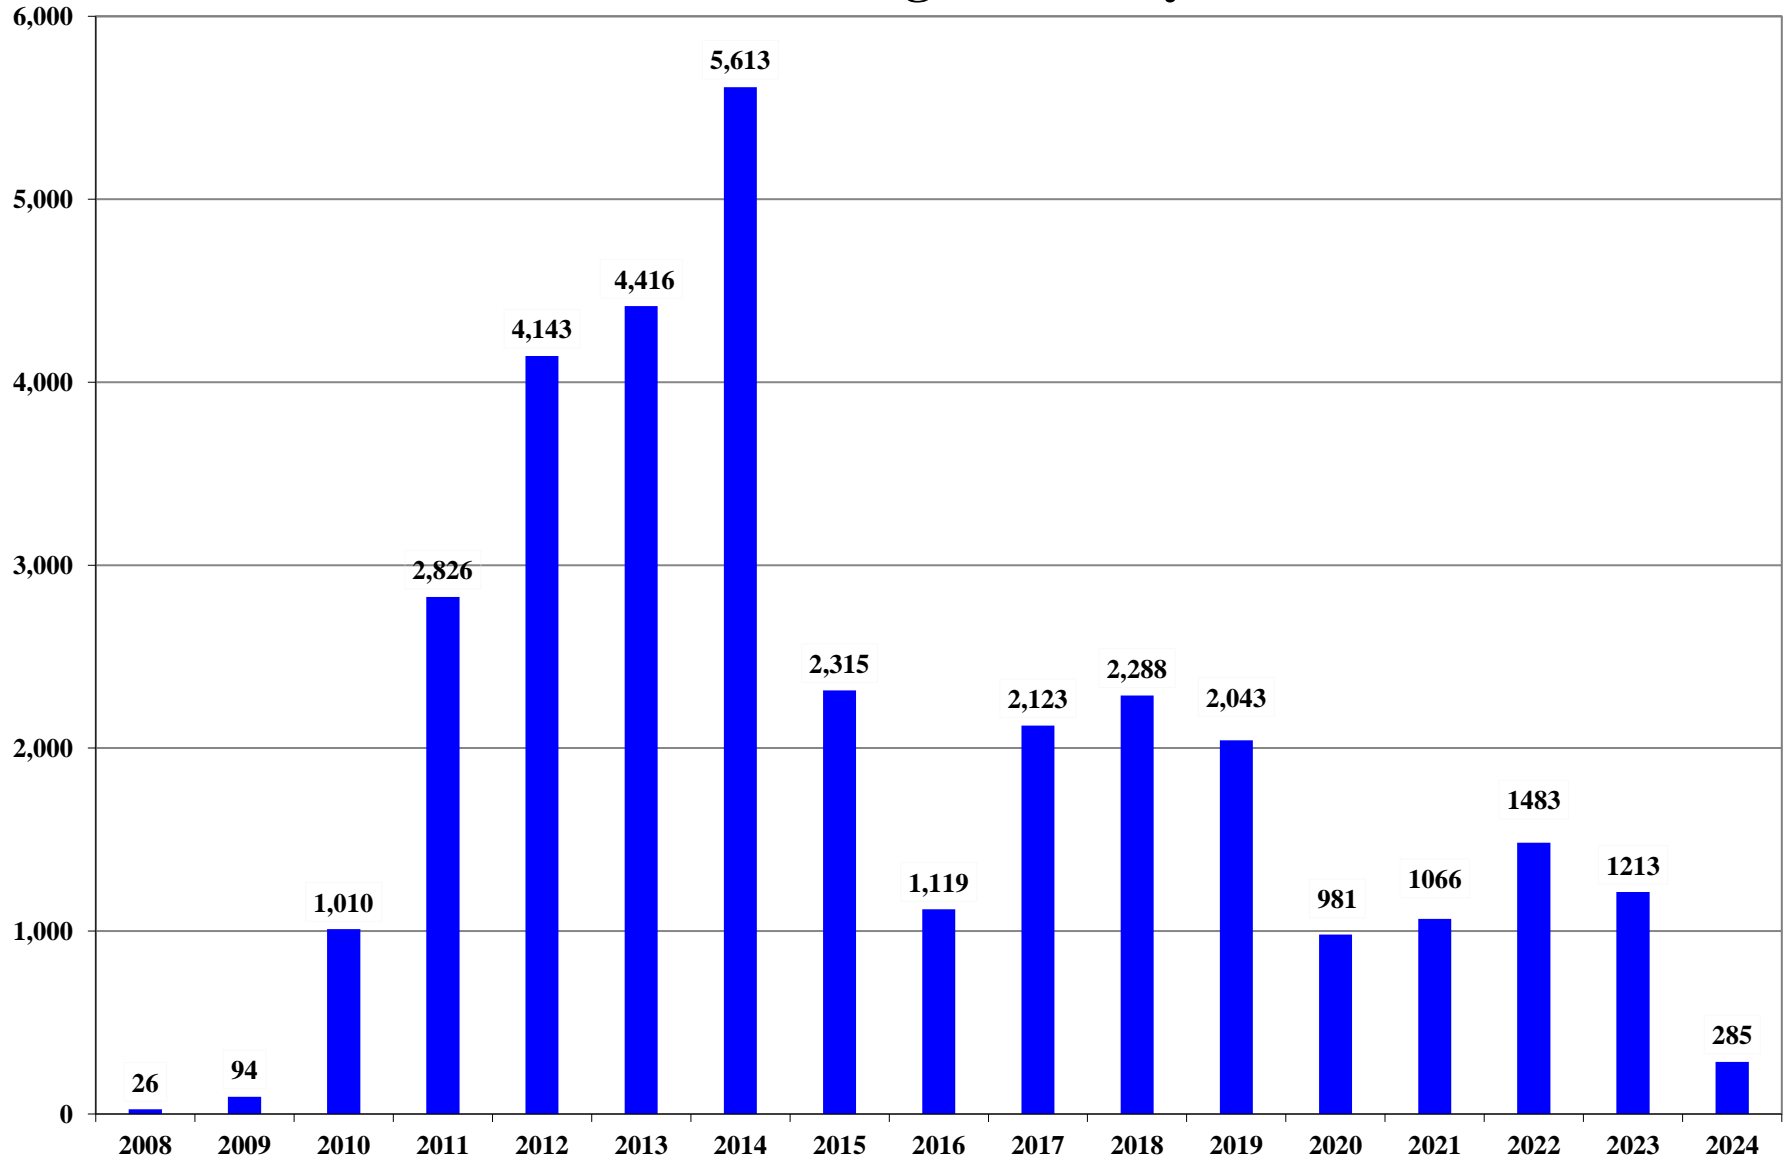

Texas Eagle Ford Shale Drilling Permits Issued 2008 through February 2024

03/27/2024

Source: Texas Railroad Commission DrillingPermitQuery(Includes New Drill & ReEnter Permits)