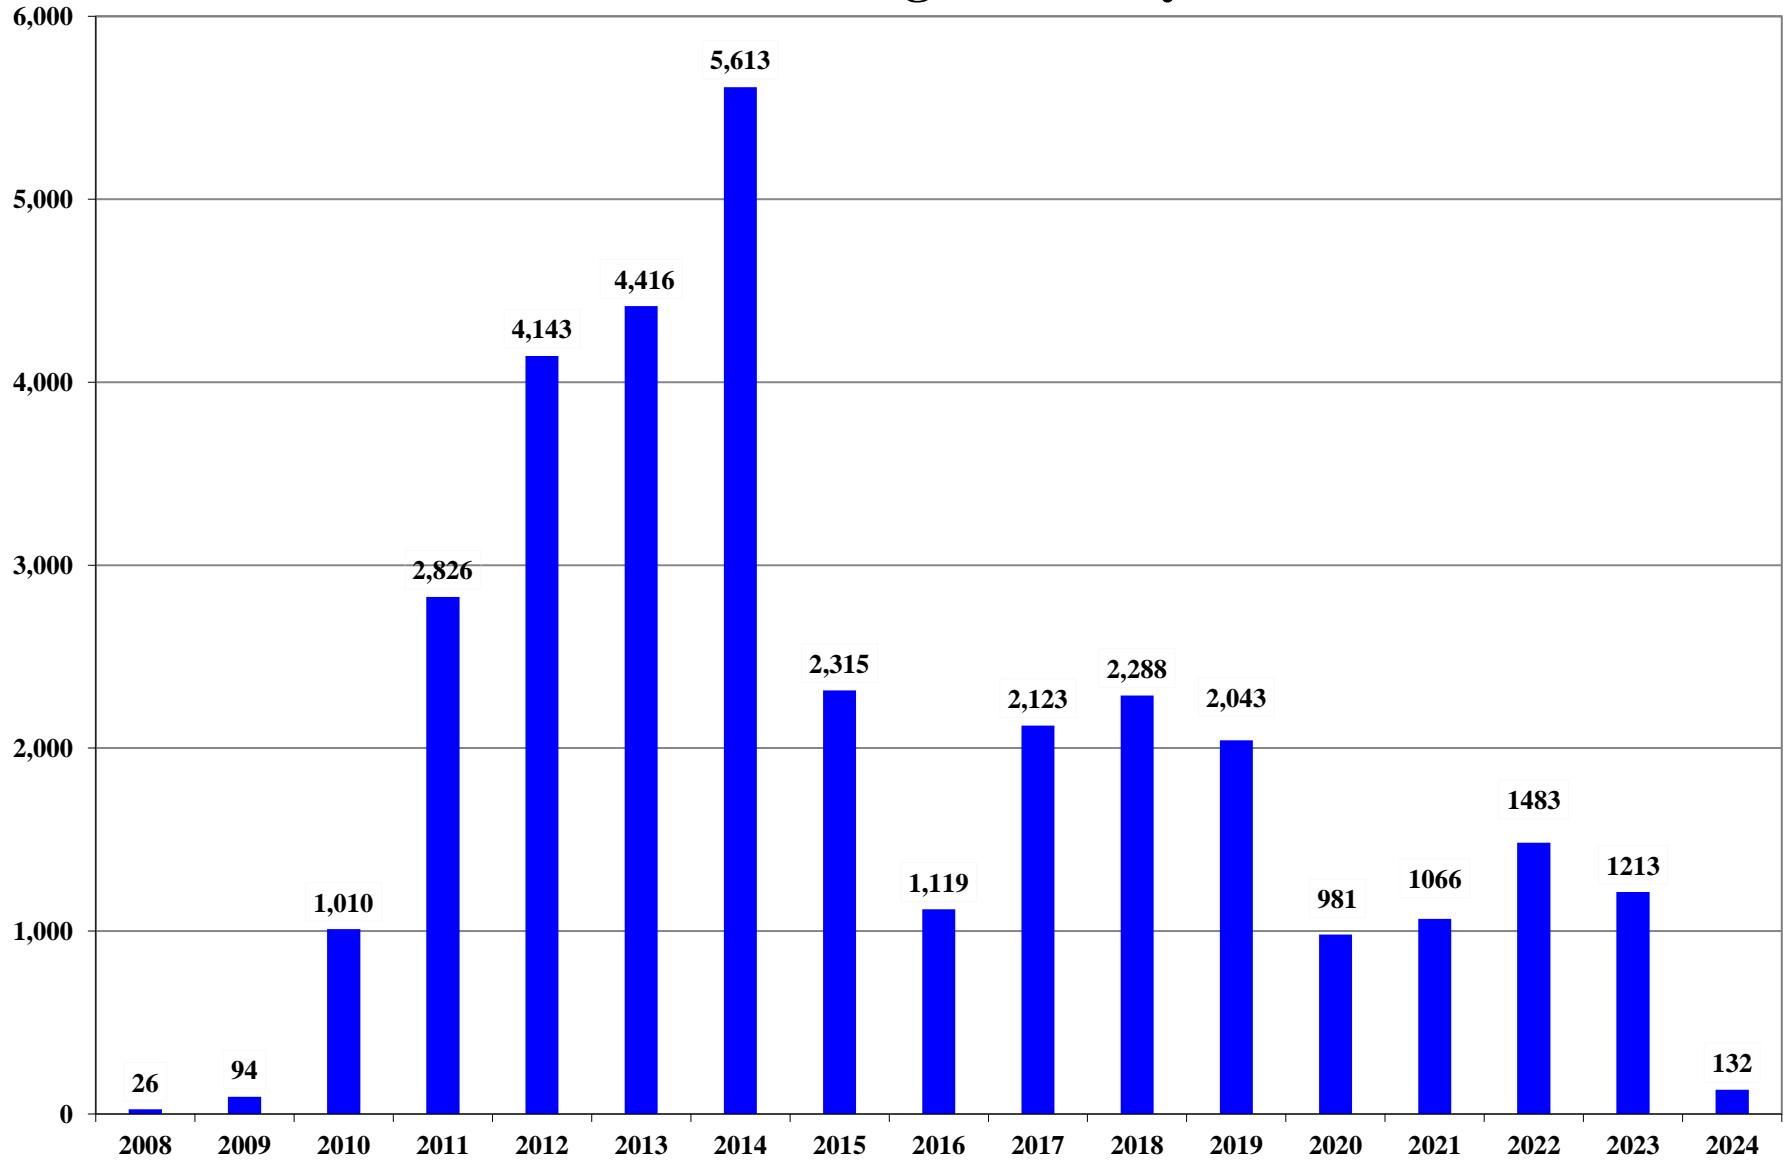

Texas Eagle Ford Shale Drilling Permits Issued 2008 through January 2024

02/26/2024

Source: Texas Railroad Commission DrillingPermitQuery(Includes New Drill & ReEnter Permits)